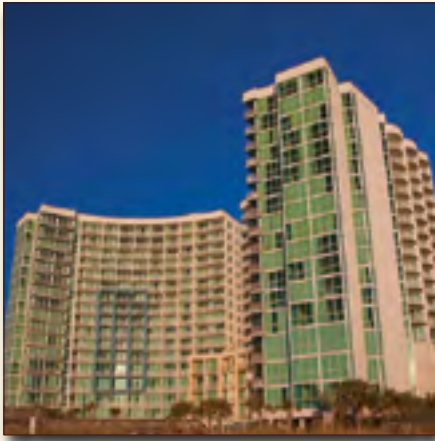

Avista Resort
300 N. Ocean Blvd.
North Myrtle Beach, SC

Features & Amenities

- Spacious 1, 2 & 3 bedroom condos
- Tranquil, uncrowded North Myrtle Beach location
- Indoor/outdoor pools, lazy rivers and hot tubs
- Meeting and break-out space
- Fitness center
- Full service restaurant & lounge
- Free Wi-Fi
- Onsite covered parking
- Customized golf and entertainment packages
- We feature great nightly dining specials in our restaurant that can be included in your package.

www.AvistaResort.com
1.866.534.8947