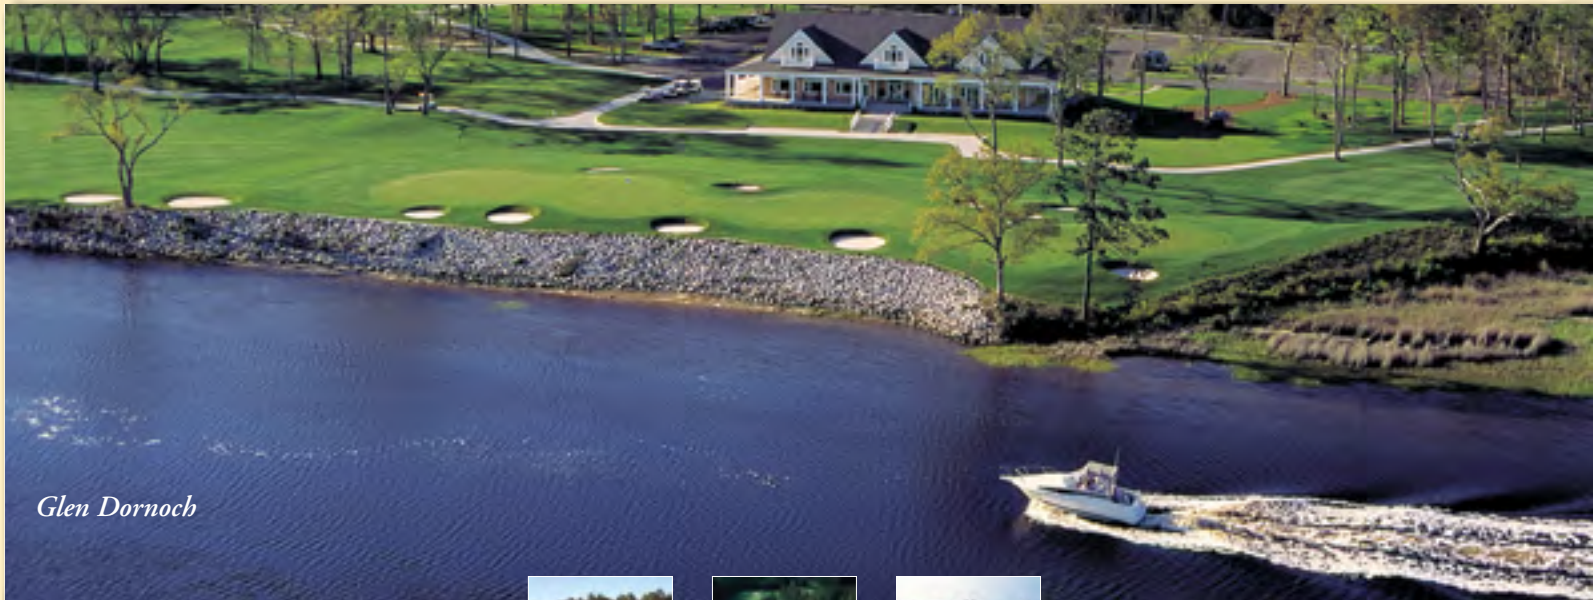

Glen Dornoch

JOURNEY TO THE HIGHLANDS of the Lowcountry!

Glen Dornoch, Heather Glen, Shaftesbury Glen and Possum Trot each bear the distinguished look and feel of the Scottish Links.

Celebrate truly great golf on these four Glens' courses which are blessed with natural beauty. Each course seems to have been crafted by nature rather than man.

Glen's Group Special

Play three of the four Glen's courses
*Heather Glen, Shaftesbury Glen,
Glen Dornoch or Possum Trot.*

		1/19/12 through 2/15/12	2/16/12 through 2/22/12	2/23/12 through 3/7/12	3/8/12 through 3/21/12	3/22/12 through 4/3/12	4/4/12 through 4/11/12	4/12/12 through 4/18/12	4/19/12 through 5/2/12	5/3/12 through 5/20/12	5/21/12 through 6/3/12	6/4/12 through 9/5/12
NORTH MYRTLE BEACH	AVISTA RESORT	103	116	120	146	191	191	191	183	191	150	138
	PRINCE RESORT	101	113	120	146	188	187	187	182	182	145	134
	SEASIDE	94	109	109	135	179	181	181	173	174	142	130
	TOWERS AT NORTH MYRTLE BEACH	103	116	117	143	186	191	191	180	187	154	140
MYRTLE BEACH	HORIZON AT 77TH	102	114	115	141	183	188	188	178	182	144	128
	GRANDE SHORES HOTEL	99	111	115	143	190	193	193	183	186	143	133
	GRANDE SHORES CONDOS	100	113	114	140	185	187	187	179	180	134	128

Room, breakfast*, golf fees and cart included. Rates apply for our three round packages. Rates are per person based on quad occupancy in a two bedroom condo. Rates are also available for one and three bedroom condos. Deposit of $100 per person is required. Some restrictions apply. Holiday, weekends and special events may be higher. Oceanfront rooms may be higher. Rates subject to change. *SeaSide guests enjoy a Continental breakfast. Towers at North Myrtle Beach guests enjoy a full breakfast at Prince Resort. Horizon guests enjoy a full breakfast at Grande Shores.